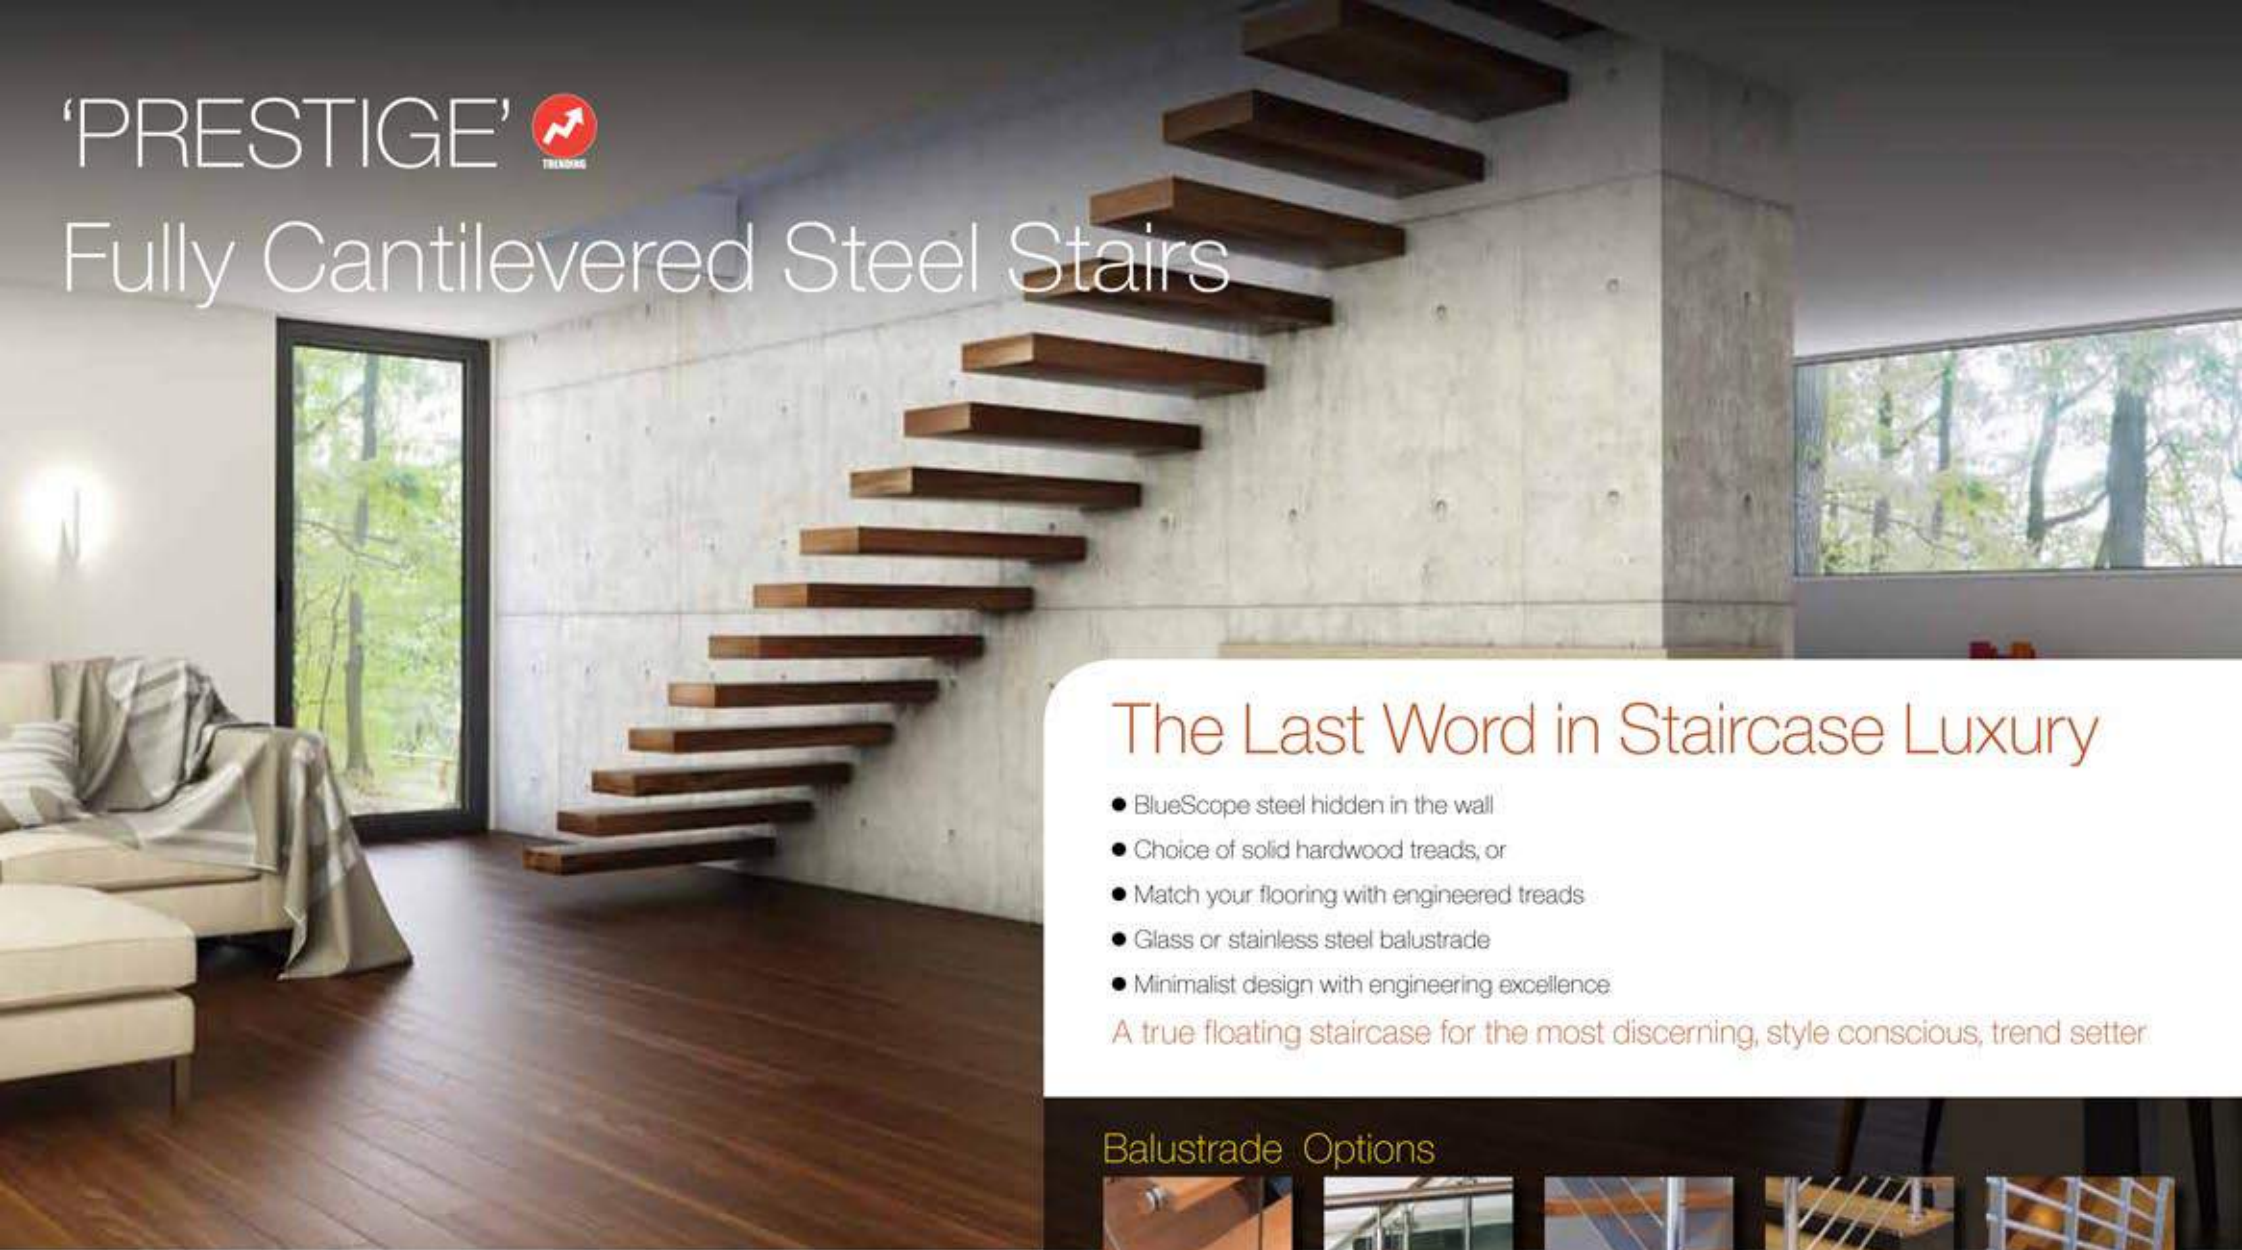

The staircase is one of the first things seen when entering a modern house and has become a status symbol that says so much about the home and even more about the people that live there and their style. A steel staircase can create a magnificent, lasting first impression that any form of concrete stair simply cannot match.

Majestic Steel Staircases – there is a real difference

'PRESTIGE' 

Fully Cantilevered Steel Stairs

The Last Word in Staircase Luxury

- BlueScope steel hidden in the wall
- Choice of solid hardwood treads, or
- Match your flooring with engineered treads
- Glass or stainless steel balustrade
- Minimalist design with engineering excellence

A true floating staircase for the most discerning, style conscious, trend setter

Balustrade Options

Frameless Glass

Semi Frameless Glass

Stainless Steel wire

Stainless Steel Rod

Powder Coated Steel

Tread Options (Other Timbers Available)