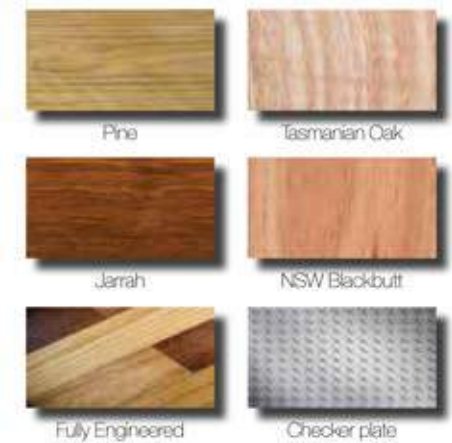

The most customizable stair to compliment your style

Tread Options (other timbers available)

Balustrade Options

Frameless Glass

Semi Frameless Glass

Stainless Steel Wire

Stainless Steel Rod

Powder Coated Steel

Stylish, Industrial Look For Home or Office

- Big sturdy & durable inside or outside
 - Treads recessed into the steel both sides
 - Create a hybrid using PFC one side & flat plate the other
 - Choice of solid timber treads or
 - match your flooring with engineered treads
- A true all-rounder at home, work,
inside or out

Balustrade Options

Frameless Glass Semi Frameless Glass Stainless Steel wire Stainless Steel Rod Powder Coated Steel

Tread Options

Pine Tasmanian Oak
Jarrah NSW Blackbutt
Fully Engineered Checker plate

(Other Timbers Available)